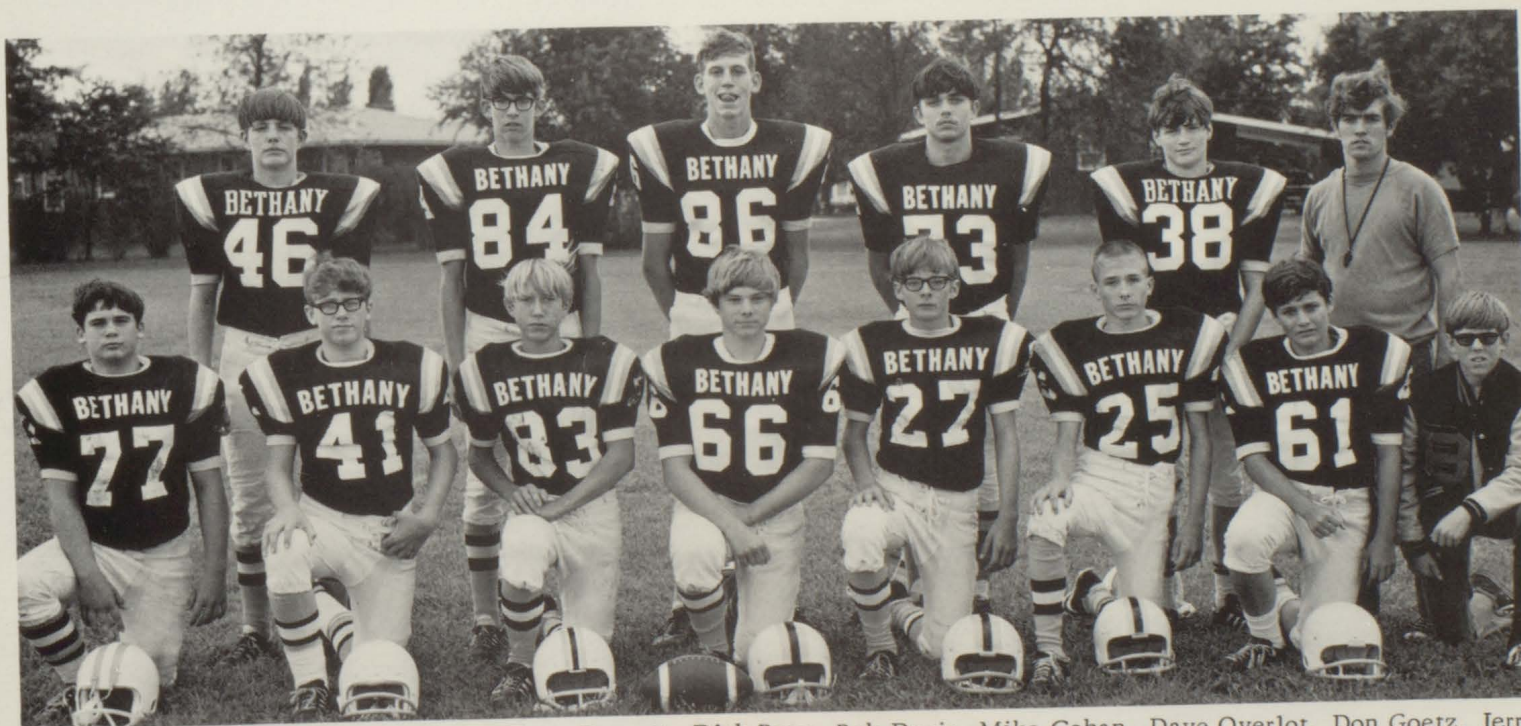

Cheaper by the Dozen was a big success this year. All those who helped and were a part of it really had a good time.

"Cheaper by The Dozen"

Broadcaster

Row One, left to right: Barb Snyder, Angie Rauch, Marla Peterson, Mrs. Shimp, Betty Jo Carlyle, Cathy Wakeland, Denise Spencer. Row Two: Linda Throneburg, Deana Walker, Susan Smith, Mark Spencer, Marti Sumpter, Linda Webner, Karla Powell, Jim Peterson.

Football

Left: Mike Overlot keeps for a first
down.

Below: The Charging Mustangs.

Above: Jim Bone brings down his opponent.
 Right: Coach Pine and Assistant Coach Lustig help Monte Calhoun with his shoulder pads.