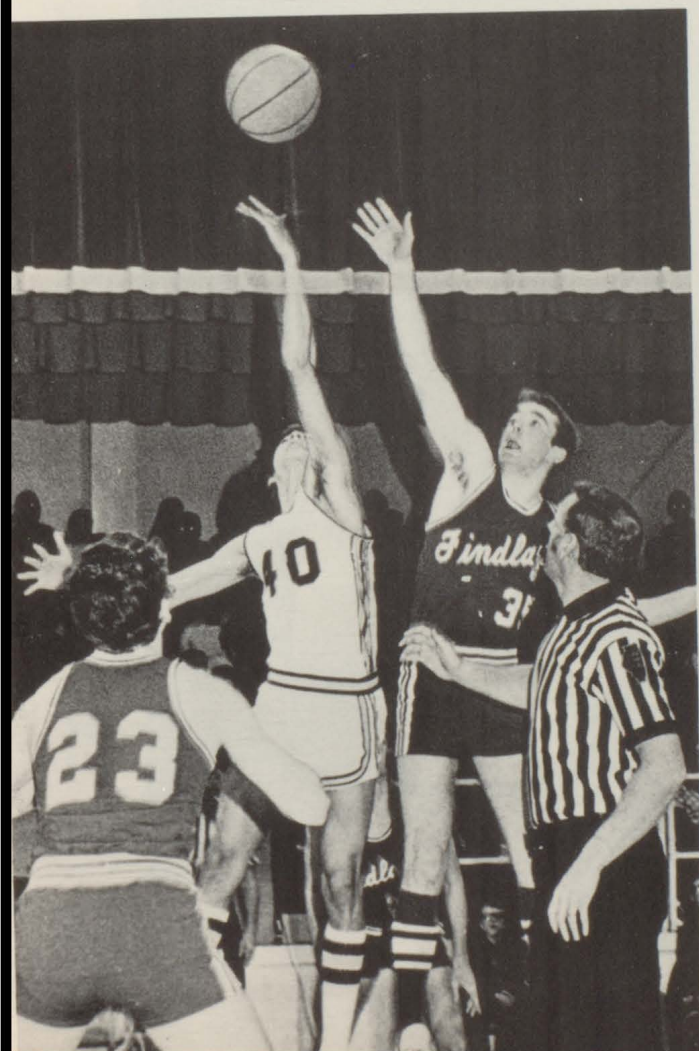

Right: Jerry Cohan comes down with the rebound.

Left: Bill McCorvie goes high for the tip.