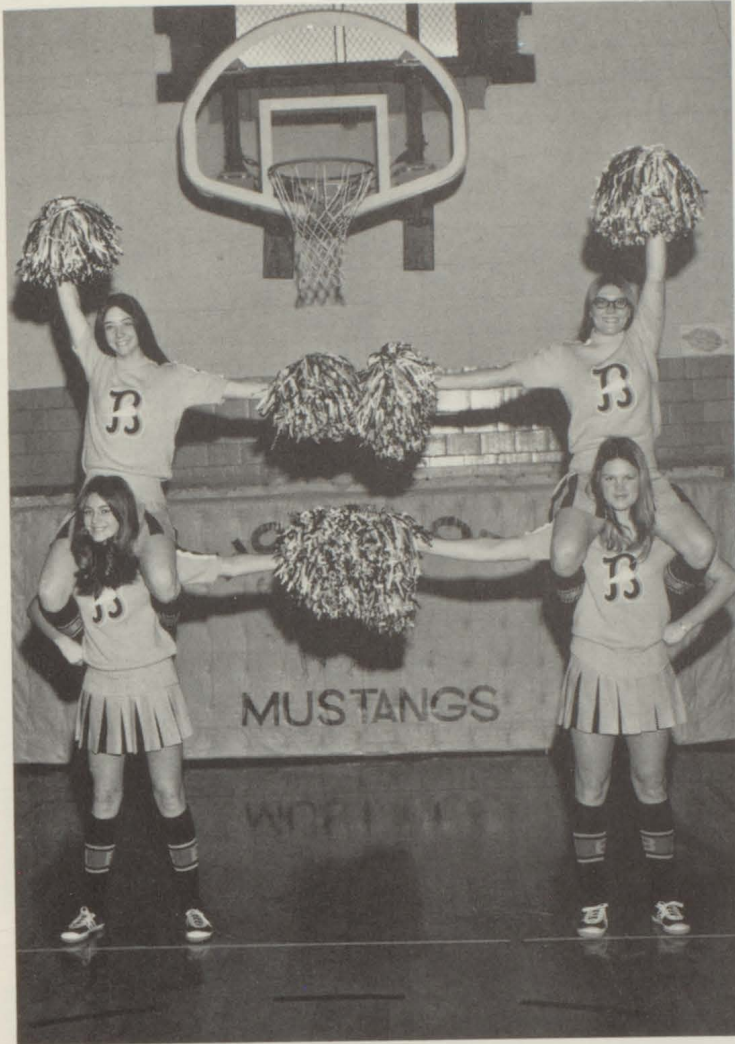

Cheerleaders

Junior Varsity Squad Bottom, left to right: Monica Pedigo, Barb Bland. Top: Laura Sharp, Donna Martin.