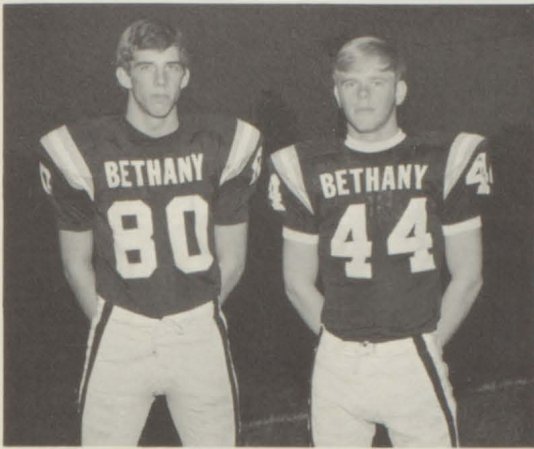

Mustangs

Mike Parsons, Bill Smith
Co-Captains
Most Valuable

Charles Brewer, Bill Smith
Best Backs

Steve Smith
Best Lineman

Mike Parsons
Most Tackles

Kent Clark

Tom Marshall

Bill Smith