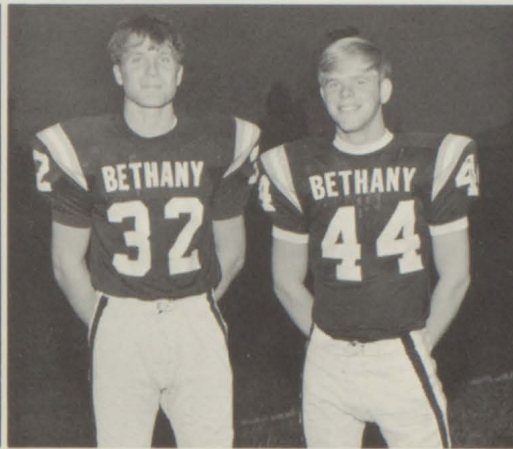

Mustangs

Mike Parsons, Bill Smith
Co-Captains
Most Valuable

Charles Brewer, Bill Smith
Best Backs

Steve Smith
Best Lineman

Mike Parsons
Most Tackles

Kent Clark

Tom Marshall

Bill Smith